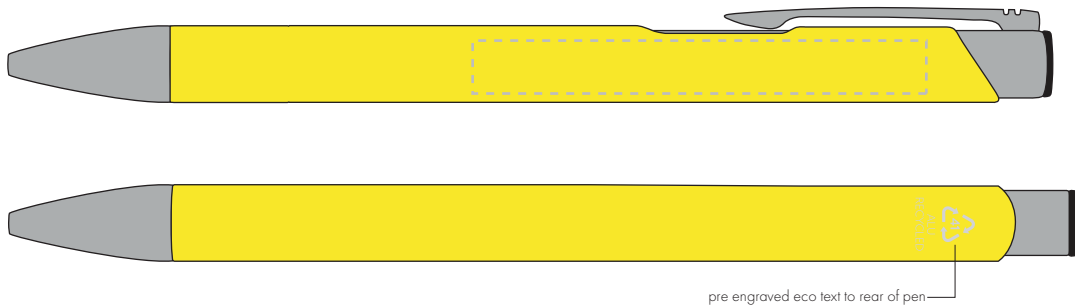

Your Ref:
Our Ref:

Quantity:
Version: 1

Product Code: TPC982001
Product Colour: YELLOW

PRINTING CONCERNS:

We stock this item in the following colours

**PANTONE REFERENCE(S)**

- Colour 1
- Colour 2
- Colour 3
- Colour 4

ARTWORK SCALE 100%

ARTWORK SCALE 100%
Side Print Area:
60mm x 7mm

Product Image for visualisation
- colours may vary

The dashed line is to demonstrate print area and will not appear on your printed item

PLEASE NOTE: